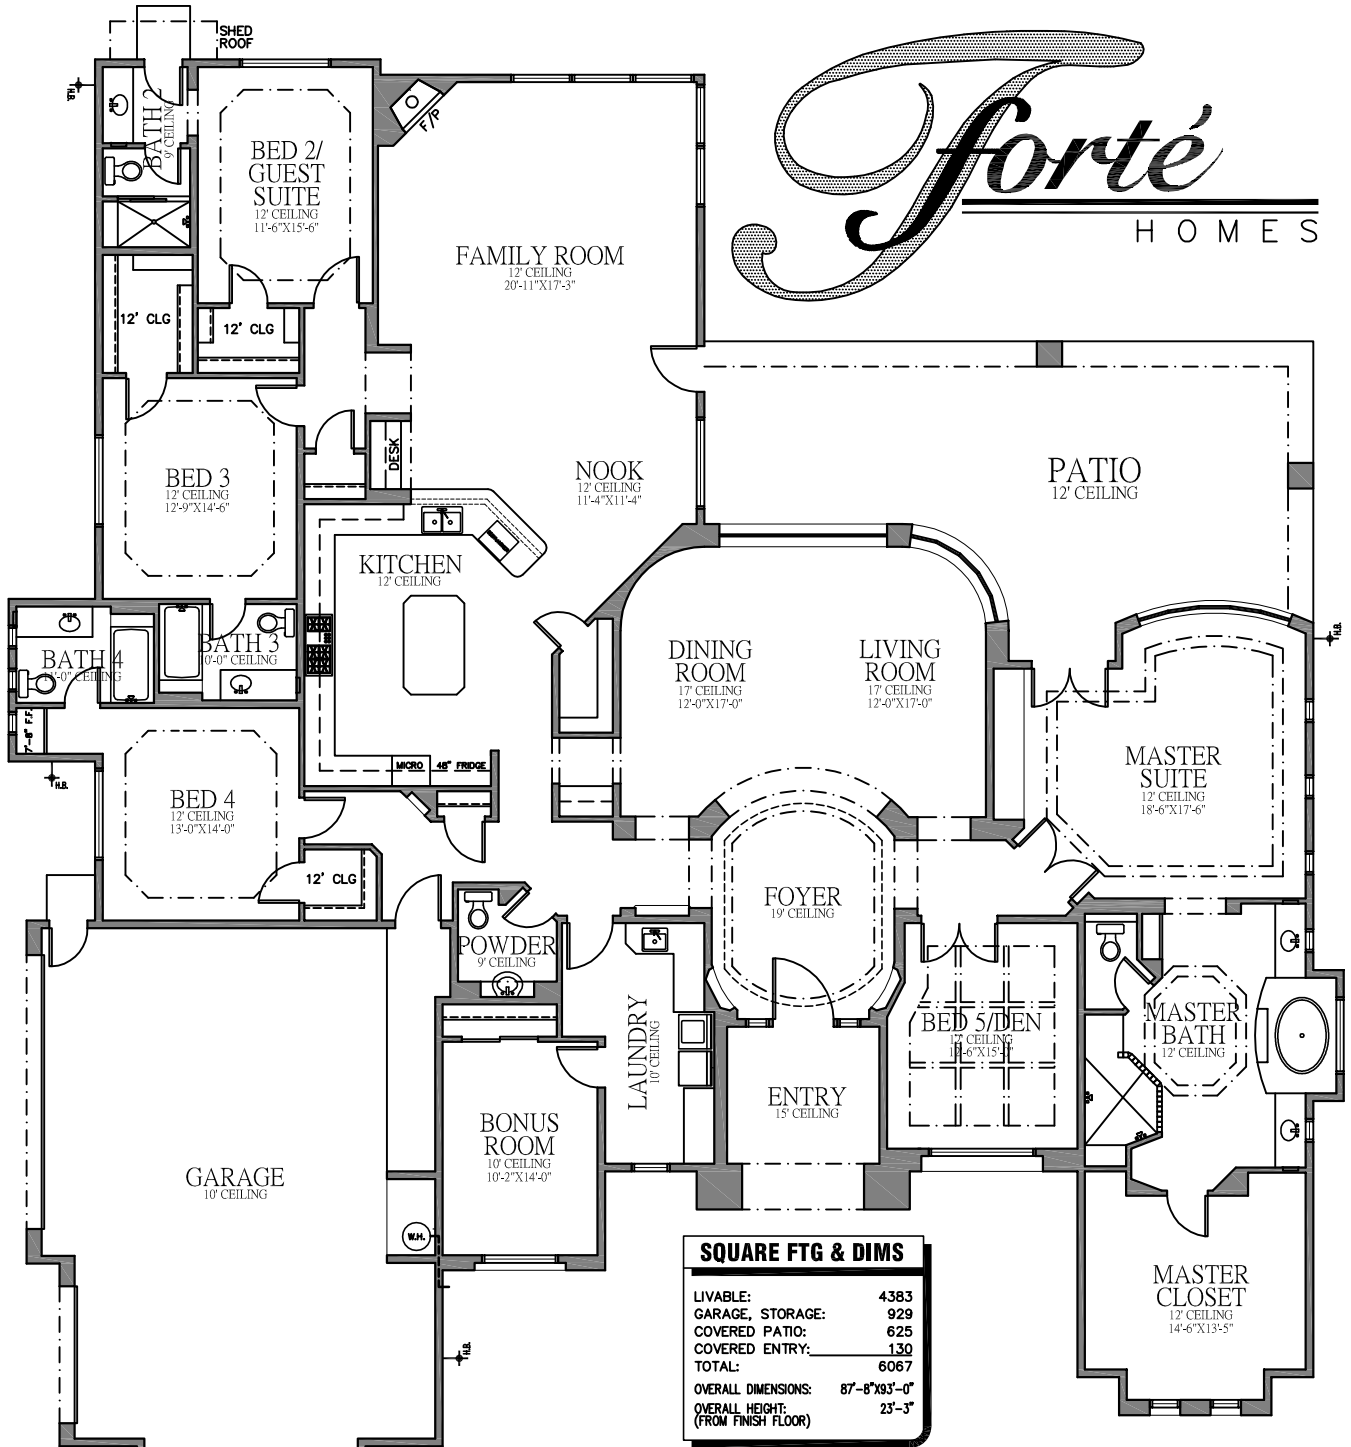

Forté

HOMES

FLOOR PLAN

FRONT ELEVATION

CALABREA 4383