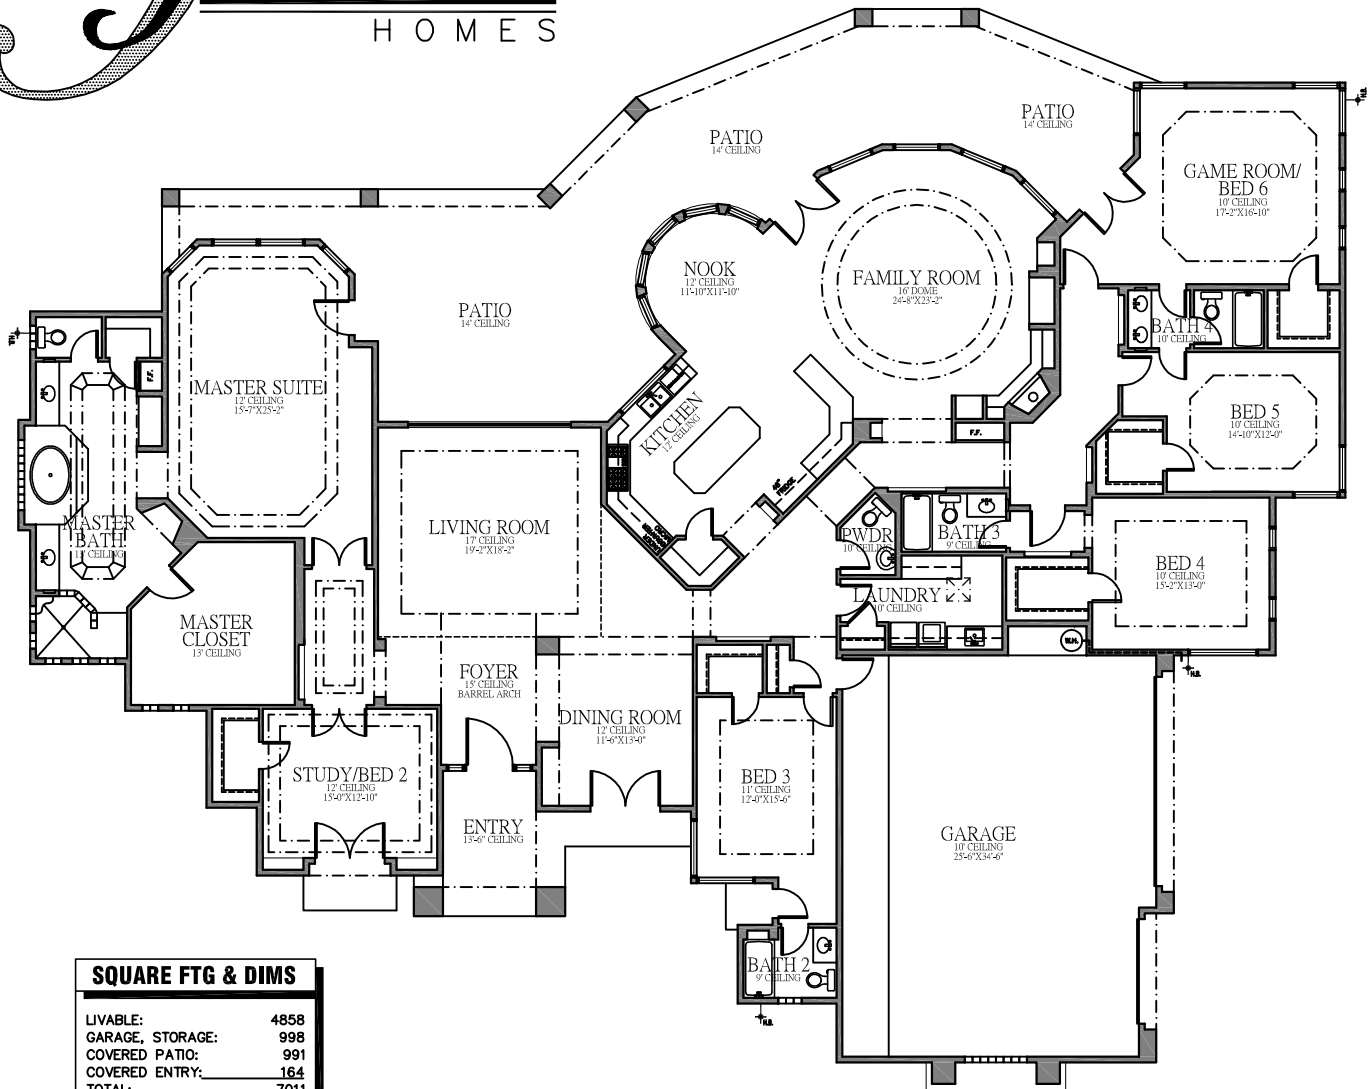

# Forté

HOMES

SQUARE FTG & DIMS	
LIVABLE:	4858
GARAGE, STORAGE:	998
COVERED PATIO:	991
COVERED ENTRY:	164
TOTAL:	7011
OVERALL DIMENSIONS:	114'-1" x 91'-11"
OVERALL HEIGHT:	21'-4"
(FROM FINISH FLOOR)	

**FLOOR PLAN**

**FRONT ELEVATION**

PLAN 4858