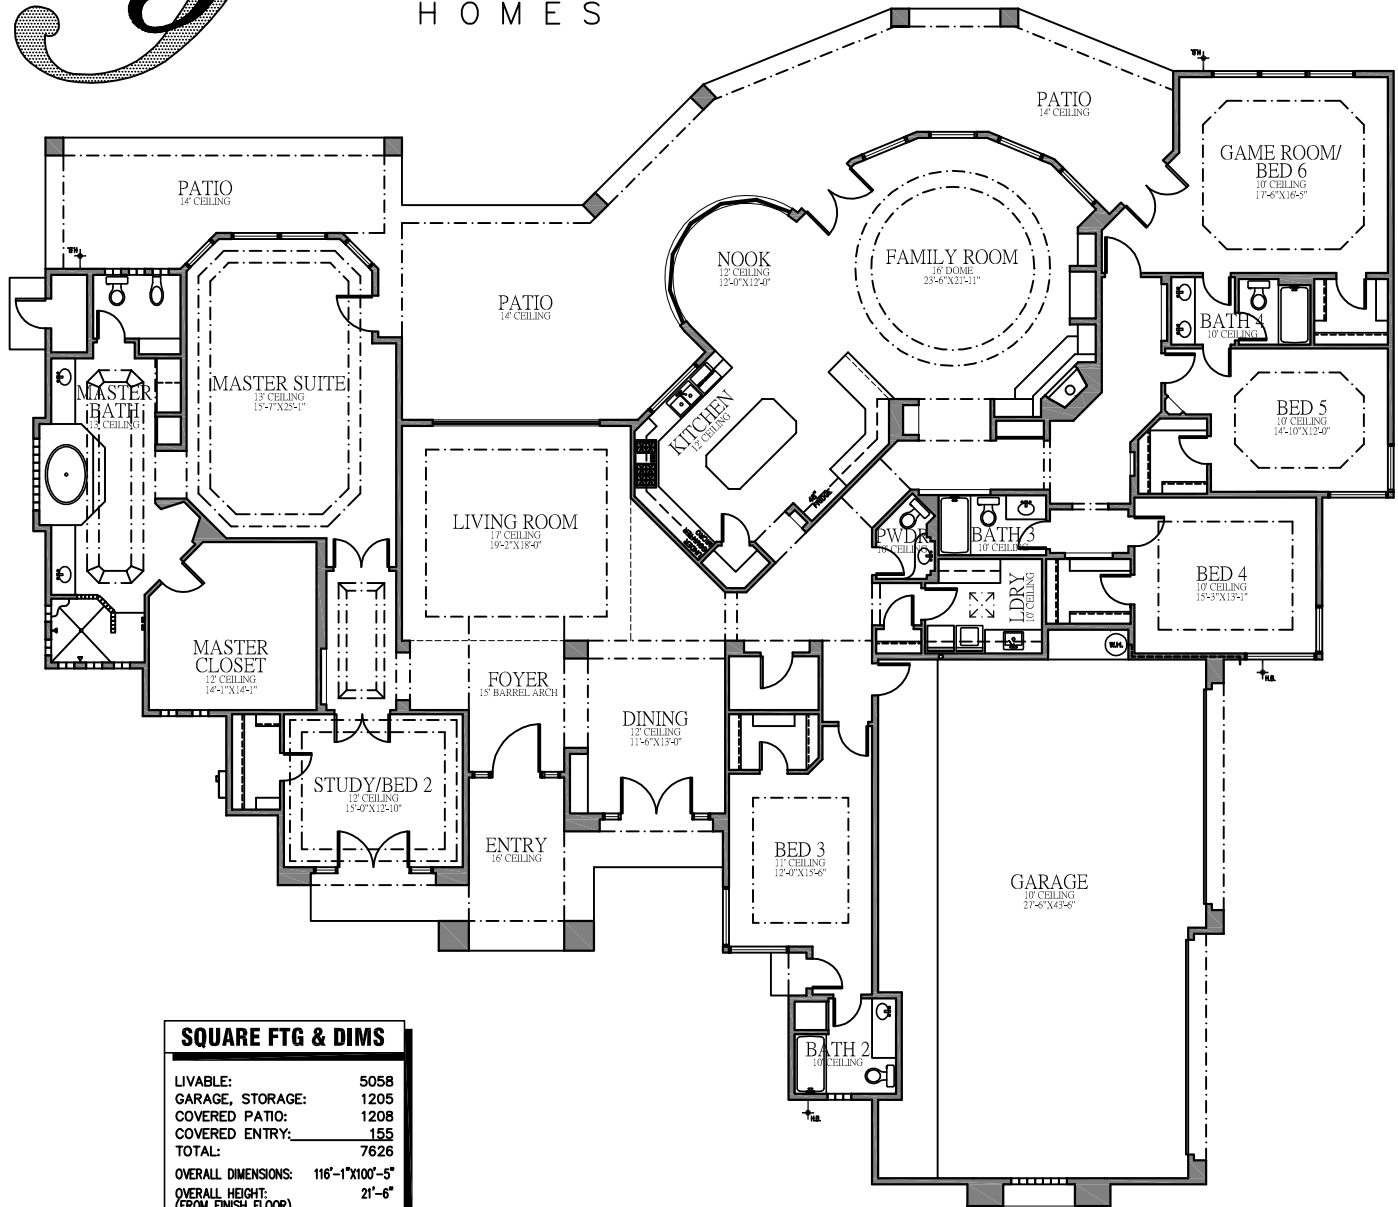

Forté

HOMES

SQUARE FTG & DIMS	
LIVABLE:	5058
GARAGE, STORAGE:	1205
COVERED PATIO:	1208
COVERED ENTRY:	155
TOTAL:	7626
OVERALL DIMENSIONS:	116'-1" X 100'-5"
OVERALL HEIGHT: (FROM FINISH FLOOR)	21'-6"

FLOOR PLAN

FRONT ELEVATION

PLAN 5058